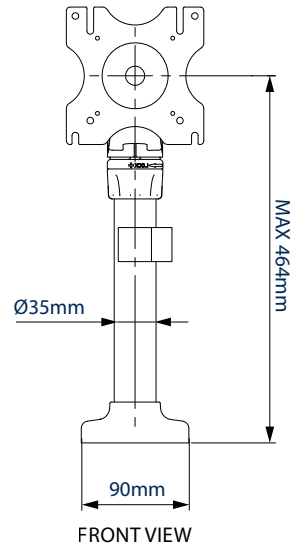

FRONT VIEW

PACKING INFORMATION

COLOUR:	ORDER REF:	EAN CODE:	MASTER CARTON QTY:	INNER CARTON QTY:	MASTER CARTON WEIGHT:	MASTER CARTON CUBE:
Black	BT7373/B	5019318752179	2	0	6.3kg	0.044cbm

RELATED PRODUCTS TO THE BT7373

SS-BT7373-V3-010819