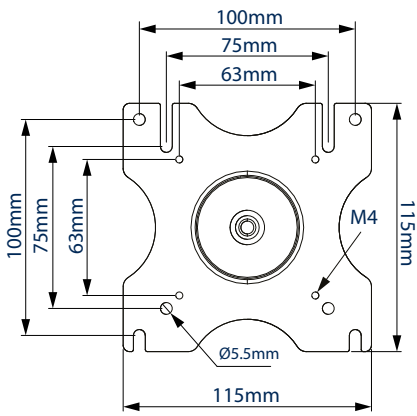

INTERFACE

PACKING INFORMATION

COLOUR:	ORDER REF:	EAN CODE:	MASTER CARTON QTY:	INNER CARTON QTY:	MASTER CARTON WEIGHT:	MASTER CARTON CUBE:
Black	BT7373/B	5019318752179	2	0	6.3kg	0.044cbm

RELATED PRODUCTS TO THE BT7373

SS-BT7373-V3-010819