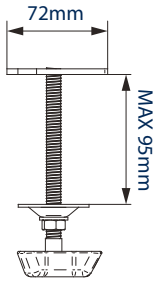

GROMMET

PACKING INFORMATION

COLOUR:	ORDER REF:	EAN CODE:	MASTER CARTON QTY:	INNER CARTON QTY:	MASTER CARTON WEIGHT:	MASTER CARTON CUBE:
Black	BT7373/B	5019318752179	2	0	6.3kg	0.044cbm

RELATED PRODUCTS TO THE BT7373

SS-BT7373-V3-010819