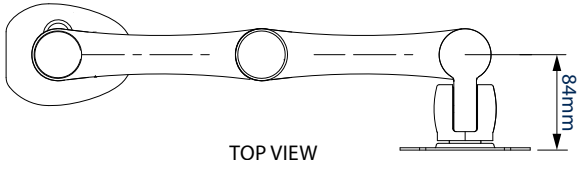

TOP VIEW

PACKING INFORMATION

COLOUR:	ORDER REF:	EAN CODE:	MASTER CARTON QTY:	INNER CARTON QTY:	MASTER CARTON WEIGHT:	MASTER CARTON CUBE:
Black	BT7373/B	5019318752179	2	0	6.3kg	0.044cbm

RELATED PRODUCTS TO THE BT7373

SS-BT7373-V3-010819