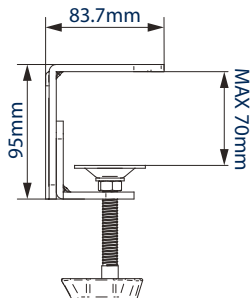

DESK CLAMP

PACKING INFORMATION

COLOUR:	ORDER REF:	EAN CODE:	MASTER CARTON QTY:	INNER CARTON QTY:	MASTER CARTON WEIGHT:	MASTER CARTON CUBE:
Black	BT7373/B	5019318752179	2	0	6.3kg	0.044cbm

RELATED PRODUCTS TO THE BT7373

SS-BT7373-V3-010819