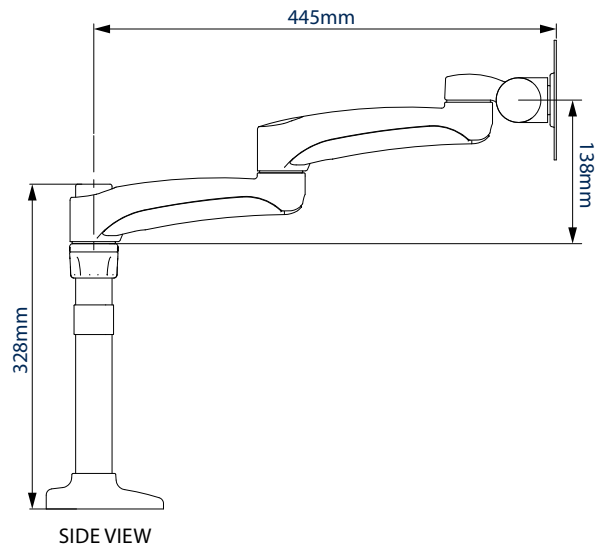

SIDE VIEW

PACKING INFORMATION

COLOUR:	ORDER REF:	EAN CODE:	MASTER CARTON QTY:	INNER CARTON QTY:	MASTER CARTON WEIGHT:	MASTER CARTON CUBE:
Black	BT7373/B	5019318752179	2	0	6.3kg	0.044cbm